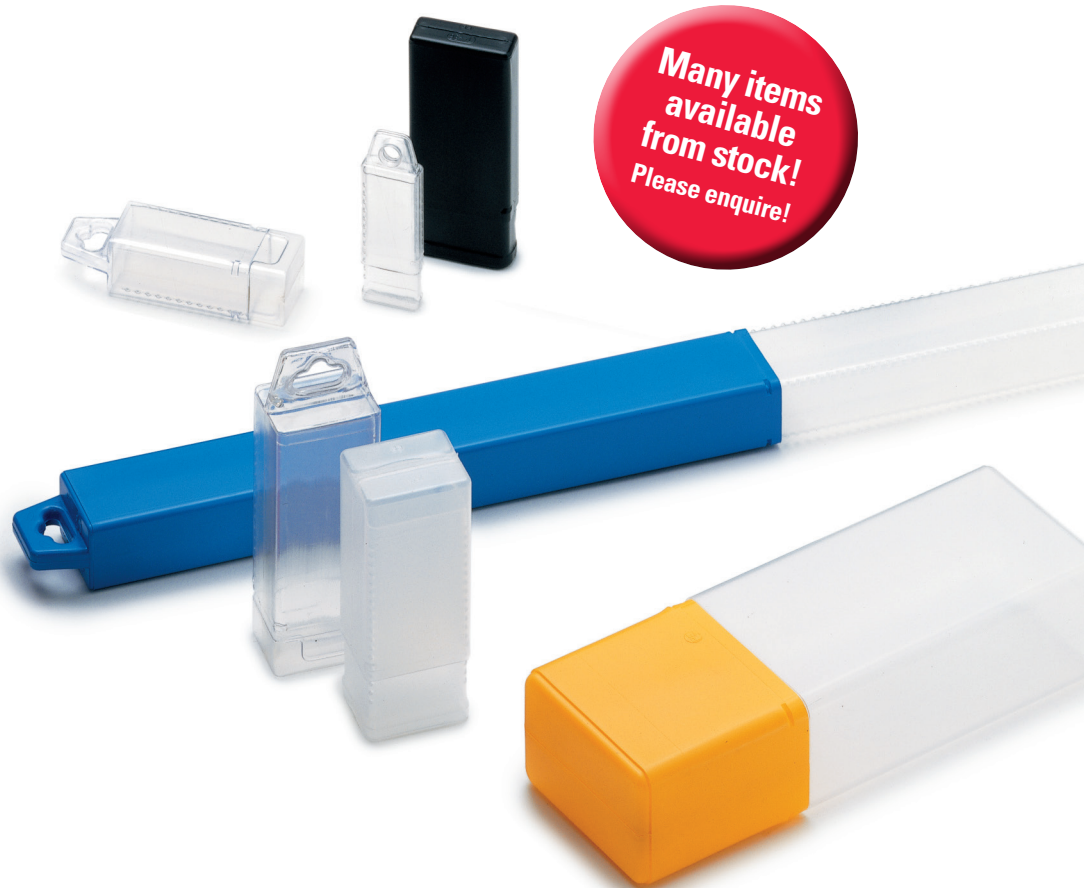

Rectangular telescopic packaging tube with ratchet mechanism

- telescopic length extension
- ratchet mechanism locks in extended position
- rigid, durable, humidity and oil resistant
- speedy, efficient packing of products
- re-usable
- excellent for stacking and storage
- available with hanger

Product range

- PE natural, PP transparent, PVC clear or in various attractive standard colours
- with hanger on request

Packing

- outers and inners are packed separately in individual cartons

Raw material

- Polypropylene (PP)
- Polyethylene (PE)
- Polyvinylchloride (PVC)

For you local contact please visit:
www.rose-plastic.com

Article	Usable length	Box Qty.
RP 6x20/050	050 - 080	2000
RP 6x20/080	080 - 120	1000
RP 6x20/120	120 - 200	1000
RP 6x20/200	200 - 360	1000
RP 8x36/050	050 - 080	1600
RP 8x36/080	080 - 120	1000
RP 8x36/138	138 - 240	450
RP 8x36/240	240 - 420	480
RP 8x36/420	420 - 780	190
RP 8x36/820	820-1100	190
RP 9x45/080	080 - 120	550
RP 9x45/120	120	750
RP 9x45/160	160	270
RP 10x18/080	080 - 120	1200
RP 10x18/120	120 - 200	1500
RP 10x22/100*A	100	750
RP 10x22/124	124 - 175	750
RP 10x22/251	251 - 300	250
RP 10x22/350	350 - 400	300
RP 10x27/070	070 - 110	850