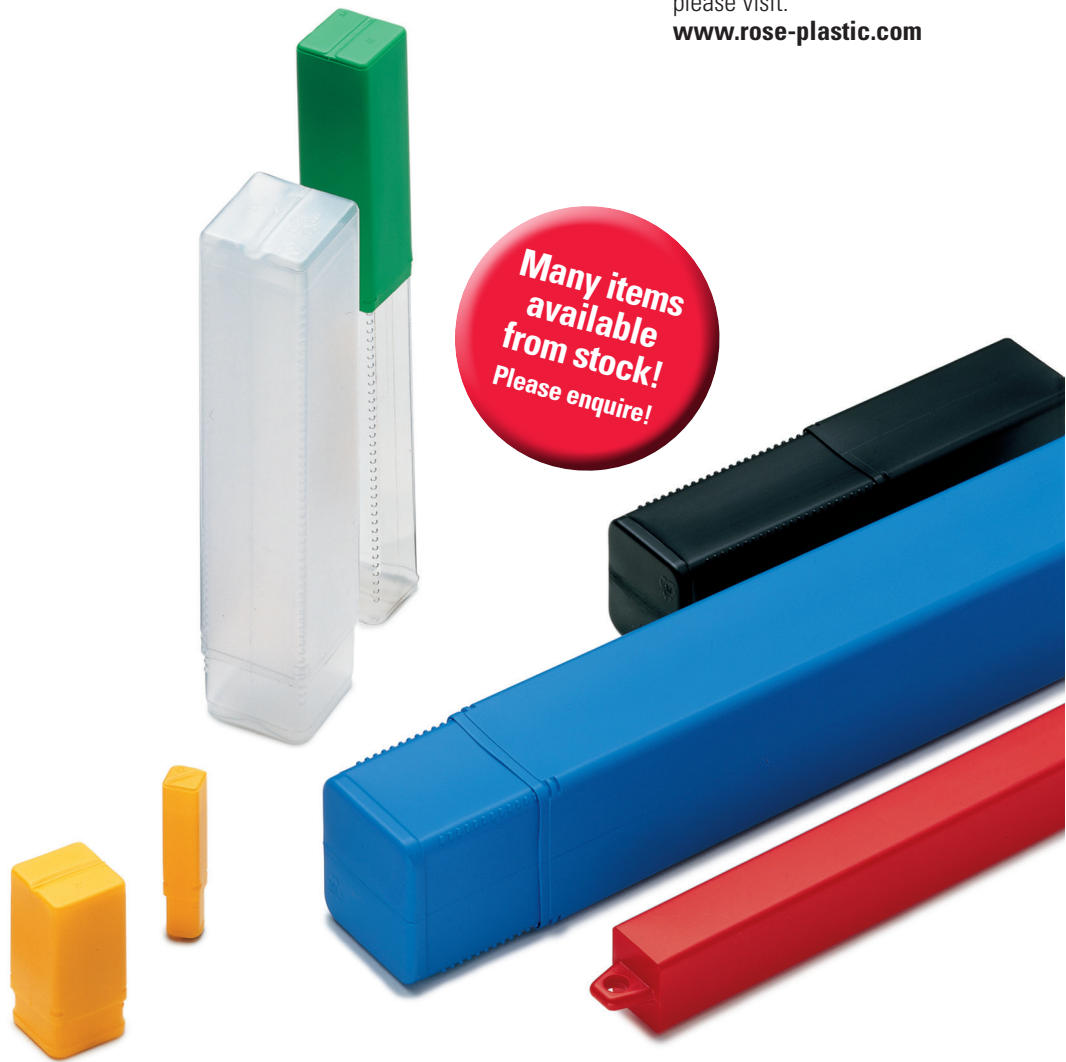

Square Telescopic Packaging Tube with Ratchet Mechanism

- telescopic length extension
- ratchet mechanism locks at extended position
- rigid, durable, humidity and oil resistant
- speedy, efficient packing of products
- re-usable
- excellent for stacking and storage
- available with hanging loop

Product range

- transparent or in various attractive standard colours or two-coloured
- with hanger on request

Packing

- outers and inners packed separately in individual cartons

Raw material

- Polypropylene (PP)
- Polyethylene (PE)
- Polyvinylchloride (PVC)