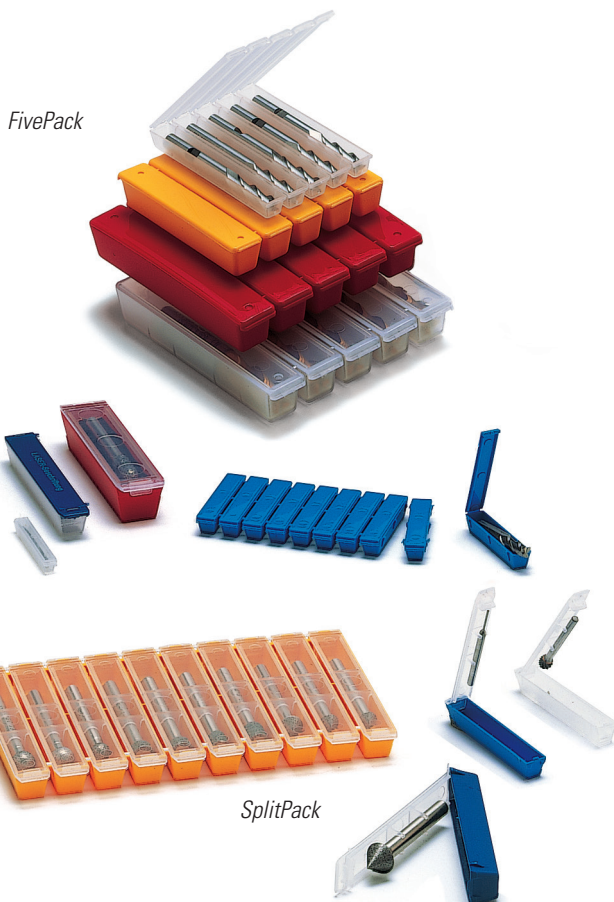

Multiple Packaging with individual detachable Units

- versatile packaging combining single unit with multiple packaging
- user-friendly and efficient: detachable units avoid time consuming packing of single items
- any number of single units possible – simply detach as required
- versions available in one-piece (hinged lid) = FivePack or two-piece (separate lid and base) = SplitPack

Product range

- in PP transparent or in various attractive standard colours or two-coloured

Packing

- Bases and lids packed separately in individual cartons

Raw material

- Polypropylene (PP)

FivePack

SplitPack

FivePack Cradle

For you local contact please visit:
www.rose-plastic.com

FivePack

One-piece version with hinged lid.

FivePack

Article	diam.	Length	No. of units	Box Qty.
FP 6x55	6	55	5	650
FP 6x72	6	72	5	500
FP 6x85	6	85	5	630
FP 10x68	10	68	5	460
FP 10x84	10	84	5	380
FP 10x105	10	105	5	330
FP 12x91	12	91	5	210
FP 12x112	12	112	5	210

FivePack Cradle

FivePack with „cradles“ to support smaller diameter shanks.

FivePack Cradle

Article	Shank-diam.	Max.Head diam.
FP 6x40 /9	3,25	3,25
FP 6x55 /9	3,25	6
FP 10x68 /9	6,5	10
FP 12x91 /9	6,5	12

Many items available from stock! Please enquire!

SplitPack

Two-piece version with separate lid and base. Two-coloured pack possible.

SplitPack

Article	diam.	Length	No. of units	Box Qty.
SP 4x40*	4	42	10	700
SP 6x40*	6	42	10	520
SP 6x50	6	50	10	780
SP 6x66	6	66	10	625
SP 6x80	6	80	10	500
SP 6x100	6	103	10	405
SP 8x66	8	67	10	600
SP 8x80	8	82	10	500
SP 8x100	8	104	10	420
SP 8x125	8	126	10	340

Article	diam.	Length	No. of units	Box Qty.
SP 10x66	10	67	10	420
SP 10x80	10	82	10	360
SP 10x100	10	104	10	300
SP 10x125	10	126	10	250
SP 12x80	12	85	5	525
SP 12x110	12	114	5	400
SP 16x80	16	84	5	330
SP 16x110	16	114	5	250

*one-piece version

SplitPack with shankholding

Two-part with integral shankholding fixings in lid.

SplitPack with shankholding

Article	Shank-holding-diam.	Max.Head-diam.	Length	No. of units	Box Qty.
SP 6x50/2.35	2.35	6	50	10	780
SP 6x50/3	3	6	50	10	780
SP 6x66/2.35	2.35	6	66	10	625
SP 6x66/3	3	6	66	10	625
SP 8x66/3	3	8	66	10	600
SP 10x80/4	4	10	80	10	360
SP 10x80/6	6	10	80	10	360
SP 16x80/6	6	16	80	5	330

All dimensions in mm.